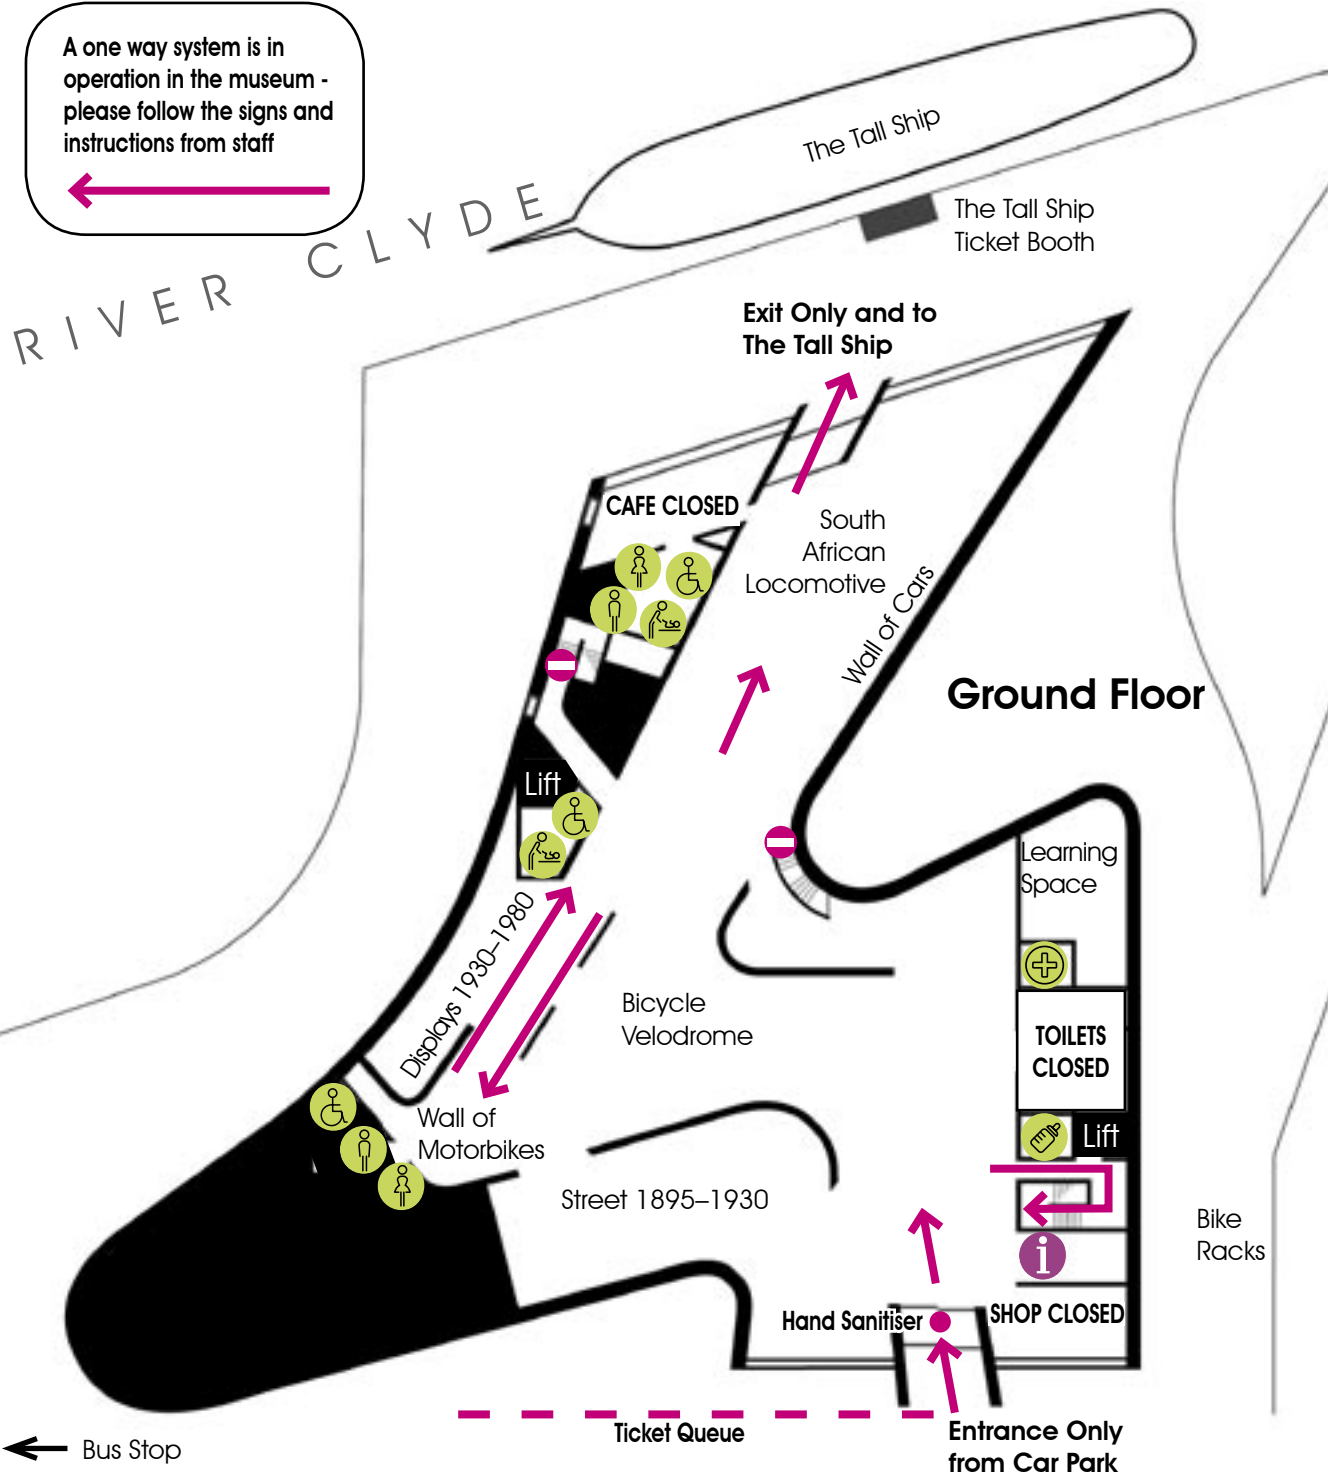

A one way system is in operation in the museum - please follow the signs and instructions from staff

RIVER CLYDE

Key

- Toilets
- Accessible Toilets
- Baby Changing
- Baby Feeding
- Lift
- First Aid
- Information Desk & Cloakroom